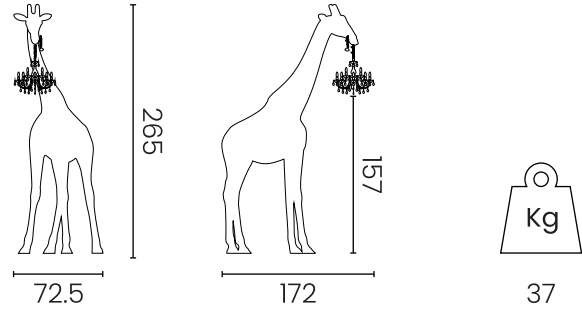

Giraffe In Love M Indoor Lamp

DESIGN MARCANTONIO

Dimmable indoor floor Lamp in batch-colored recyclable polyethylene with hanging polycarbonate Marie-Therese style chandelier. E14 bulbs not included.

Materials

Body: Recyclable polyethylene
Chandelier: Polycarbonate

Main specifications

Lamp category: 12 x E14 bulbs MAX 8W
Voltage (V): 220-240AC
Light color (K): 3000 (recommended)
Light emission: Direct
Control: On/off switch
Dimmable: Yes
Dimmer type: On cable
Plug type: EU
Product use: Indoor dry location

Packaging

No. of parcels: 2

Giraffe
Weight (kg): 30
Volume (m³): 3.2
Dimensions (LxWxH): 271.5 x 153.2 x 78.3 cm

Chandelier
Weight (kg): 10
Volume (m³): 0,2
Dimensions (LxWxH): 60 x 60 x 57.5 cm

Made in Italy